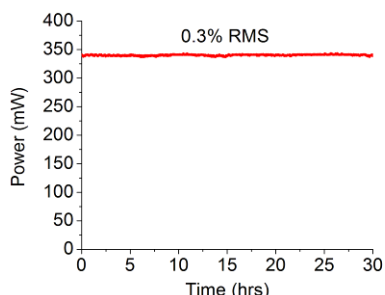

*Ti:sapphire ultrafast laser oscillator
robust, sealed-box system with computerized tuning*

- *< 12 fs pulses, >70 nm bandwidth @ 800 nm*
- *Permanently sealed and aligned*
- *Integrated pump laser, spectrometer, and power monitor*
- *Software tuning of spectral bandwidth and center wavelength*
- *Temperature stabilized enclosure*
- *Several output power options to fit your budget and needs*

Swift-3 Power Stability

Wavelength and bandwidth control

Swift pulse compressed to 11.3fs (FROG)

*Spectroscopy • Microscopy • Terahertz • OCT
Harmonic Generation • Amplifier Seeding • Continuum Generation*

*Ti:sapphire ultrafast laser oscillator
robust, sealed-box system with computerized tuning*

Specifications

	Swift-3	Swift-5	Swift-7	Swift-10
	250mW 3.3nJ Output	550mW 7.2nJ Output	750mW 9.9nJ Output	900mW 12.0nJ Output
Pulse Duration:	Sub-12fs (center wavelength not tunable)			
	Sub-15fs (when centered between 780-810nm)			
	Sub-25fs (when centered between 750-840nm)			
Center Wavelength:	750-840nm, with options for 700-900nm			
Bandwidth at 800nm:	>70nm FWHM			
Avg. Power, 70nm FWHM [Energy]:	Up to 250mW [3.3nJ]	Up to 550mW [7.2nJ]	Up to 750mW [9.9nJ]	Up to 900mW [12nJ]
Avg. Power, >70nm FWHM [Energy]:	Up to 200mW [2.6nJ]	Up to 450mW [5.9nJ]	Up to 650mW [8.6nJ]	Up to 750mW [9.9nJ]
Repetition Rate:	76 MHz			
Power Stability:	< 1% RMS over 8h after 0.5h warmup			
Pump Laser:	Integrated 3W pump	Integrated 5W pump	Integrated 7W pump	Integrated 10W pump