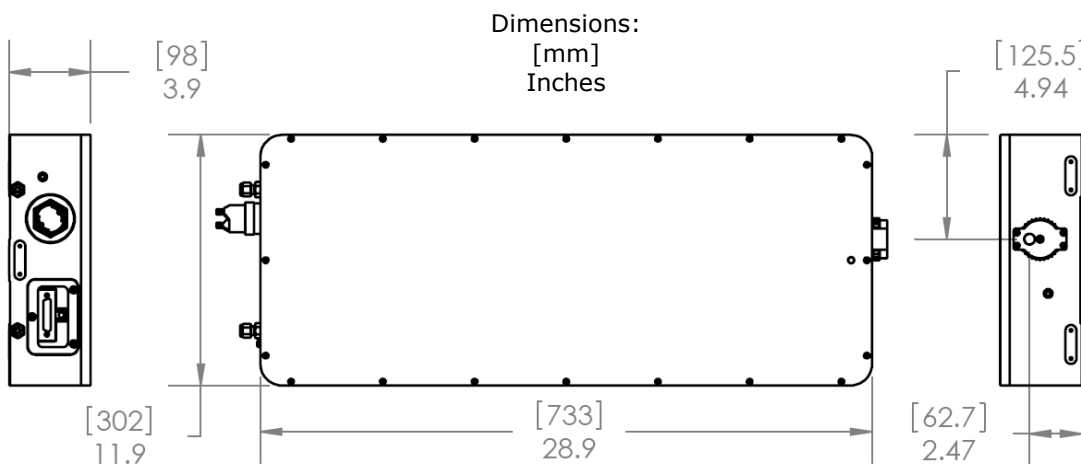

*Ti:sapphire ultrafast laser oscillator
robust, sealed-box system with computerized tuning*

Specifications

	Swift-3	Swift-5	Swift-7	Swift-10
	250mW 3.3nJ Output	550mW 7.2nJ Output	750mW 9.9nJ Output	900mW 12.0nJ Output
Pulse Duration:	Sub-12fs (center wavelength not tunable)			
	Sub-15fs (when centered between 780-810nm)			
	Sub-25fs (when centered between 750-840nm)			
Center Wavelength:	750-840nm, with options for 700-900nm			
Bandwidth at 800nm:	>70nm FWHM			
Avg. Power, 70nm FWHM [Energy]:	Up to 250mW [3.3nJ]	Up to 550mW [7.2nJ]	Up to 750mW [9.9nJ]	Up to 900mW [12nJ]
Avg. Power, >70nm FWHM [Energy]:	Up to 200mW [2.6nJ]	Up to 450mW [5.9nJ]	Up to 650mW [8.6nJ]	Up to 750mW [9.9nJ]
Repetition Rate:	76 MHz			
Power Stability:	< 1% RMS over 8h after 0.5h warmup			
Pump Laser:	Integrated 3W pump	Integrated 5W pump	Integrated 7W pump	Integrated 10W pump