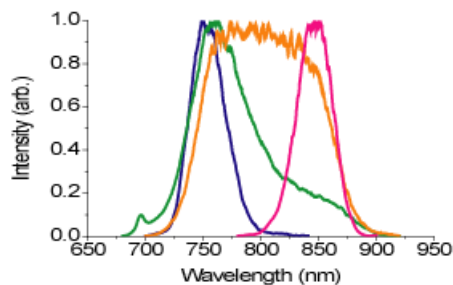

Wavelength and bandwidth control