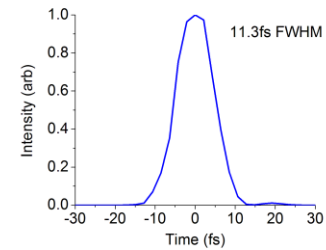

Swift pulse compressed to 11.3fs (FROG)

*Spectroscopy • Microscopy • Terahertz • OCT
Harmonic Generation • Amplifier Seeding • Continuum Generation*

Kapteyn–Murnane Laboratories, Inc.™

USA: 1855 South 57th Court, Boulder, CO 80301 □ Tel: 303-544-9068 □ Fax: 419-821-2284 □ www.kmlabs.com
China: 86 10 82800851 France: 33 (0) 1 41906180 Germany/Austria: 081 91 985199 0 India: 91 22 27801176
Japan: 81 3(3686)4711 Singapore: (65) 6746 8068 South Korea: 042 823 5300 UK: 44 01295 672500